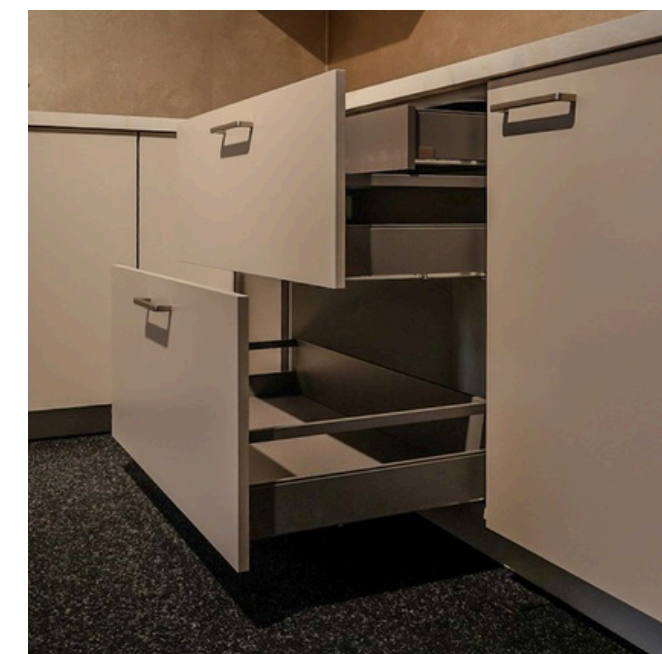

Zandkleur Nobilia Laser zand met luxe RVS greep

nobilia

Model Laser Zand is uitgevoerd met oerdegelijke kunststof fronten met luxe stang-grepen, passend op iedere kast breedte in het mat zwart RVS & mat RVS en alle bovenkasten worden volledig greeploos geleverd. Dit model is in iedere gewenste afmeting uit voorraad leverbaar.

Deze luxe keuken is in iedere gewenste afmeting direct uit voorraad leverbaar.

Model Laser Zand wordt geproduceerd door Nobilia, de grootste keuken fabriek ter wereld.

De deurdikte is 20 mm. De zichtzijden, zijkanten van de kasten, plinten en passtukken worden in zandkleur geleverd. Ook vele denkbare ergonomische en luxe oplossingen zijn direct uit voorraad mogelijk !