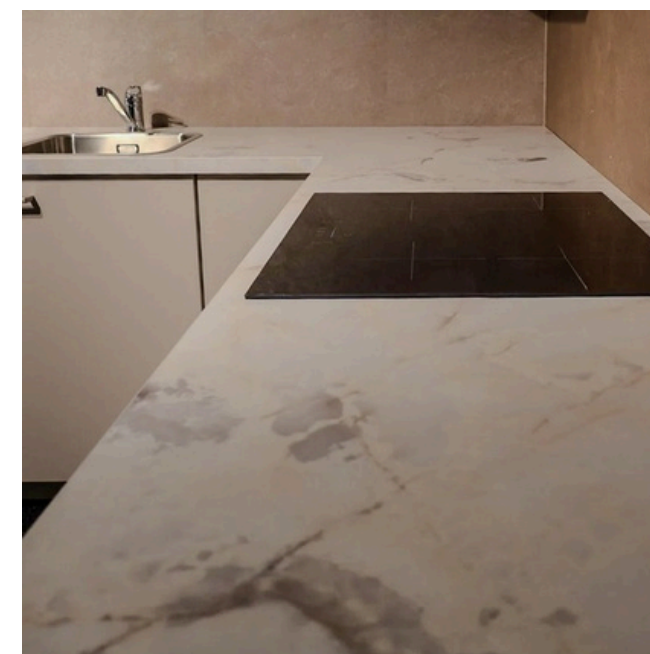

Zandkleur Nobilia Laser zand met luxe RVS greep

nobilia

Model Laser Zand is uitgevoerd met oerdegelijke kunststof fronten met luxe stang-grepen, passend op iedere kast breedte in het mat zwart RVS & mat RVS en alle bovenkasten worden volledig greeploos geleverd. Dit model is in iedere gewenste afmeting uit voorraad leverbaar.

Deze luxe keuken is in iedere gewenste afmeting direct uit voorraad leverbaar.

Model Laser Zand wordt geproduceerd door Nobilia, de grootste keuken fabriek ter wereld.

De deurdikte is 20 mm. De zichtzijden, zijkanten van de kasten, plinten en passtukken worden in zandkleur geleverd. Ook vele denkbare ergonomische en luxe oplossingen zijn direct uit voorraad mogelijk !